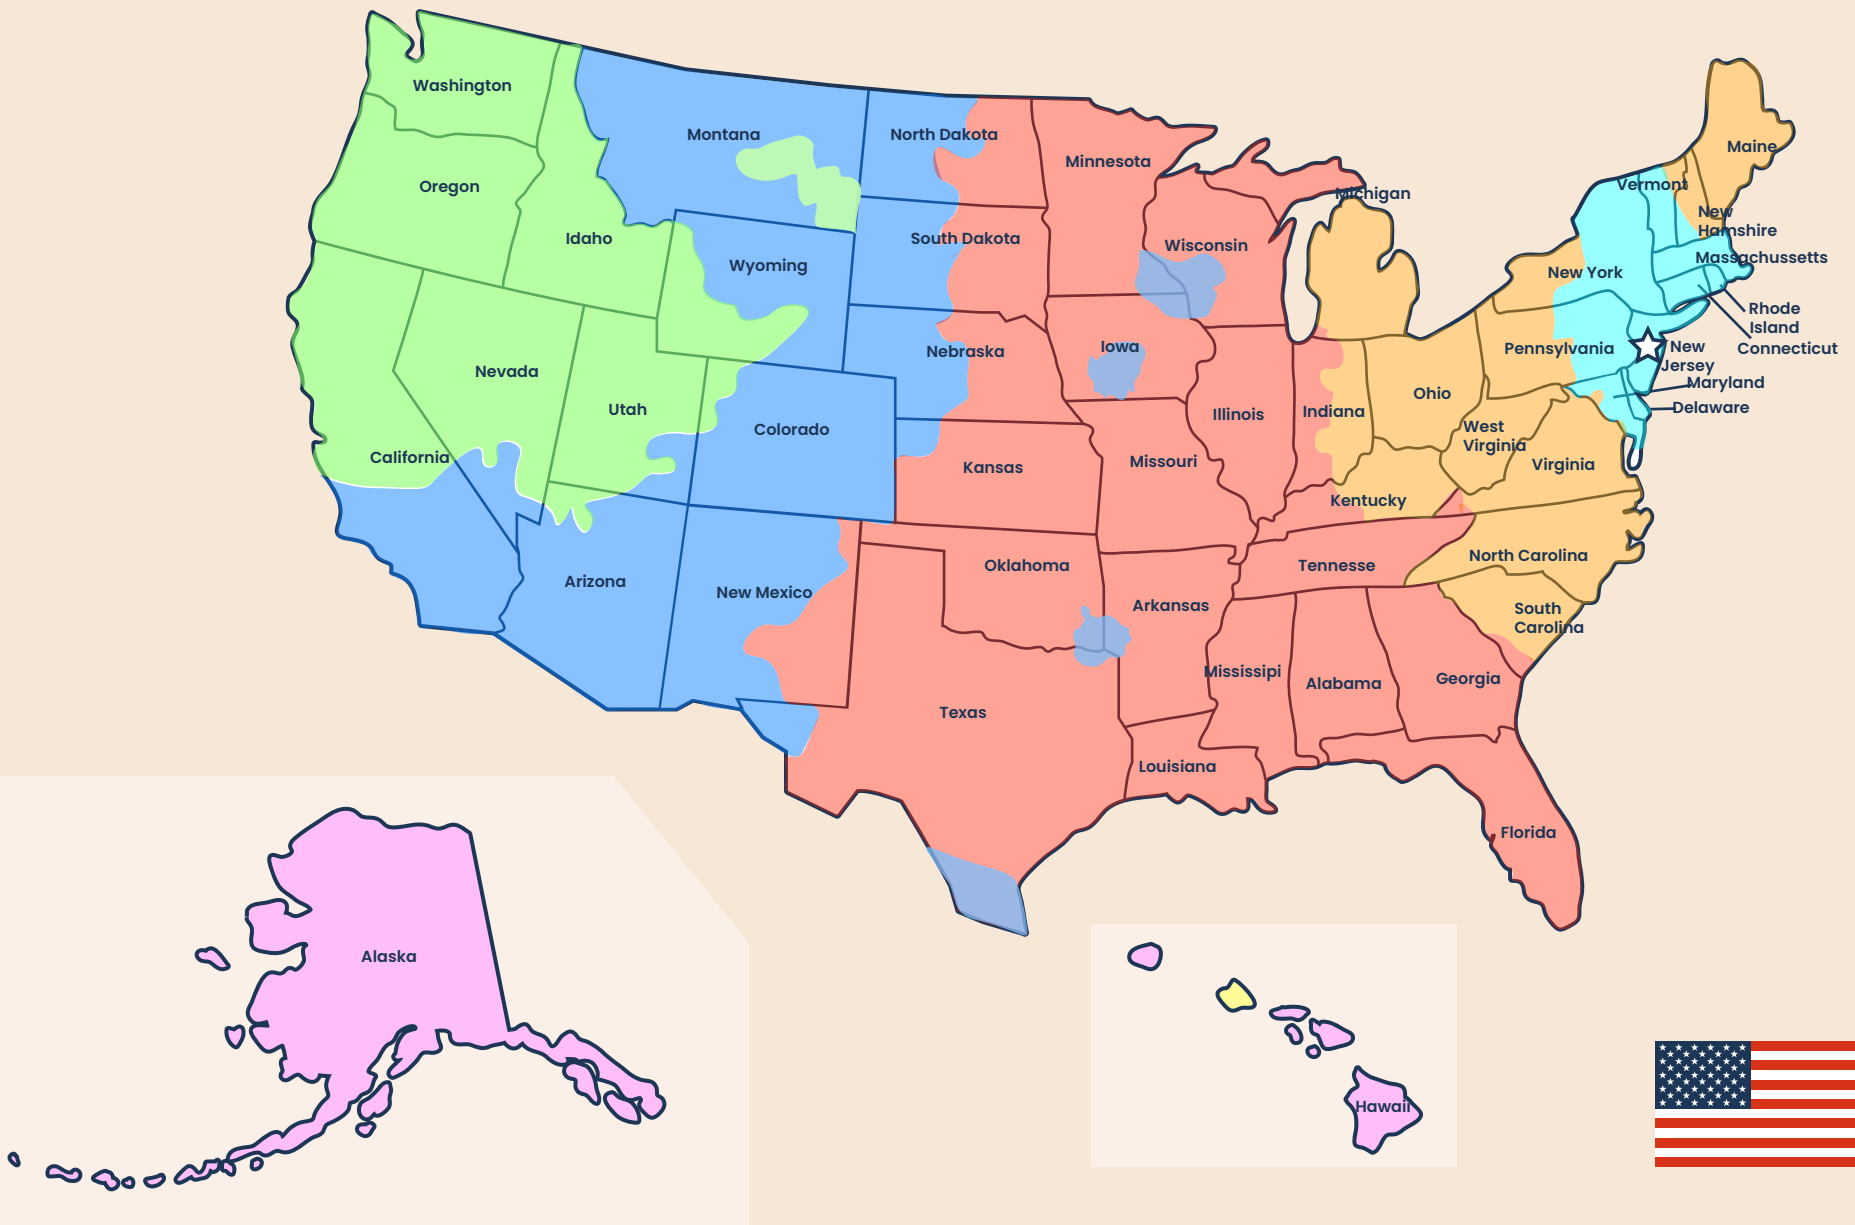

# Ground Service Maps Results

Shipping from ZIP/Postal code: 07206

When will your FedEx Home Delivery shipment be scheduled for delivery?